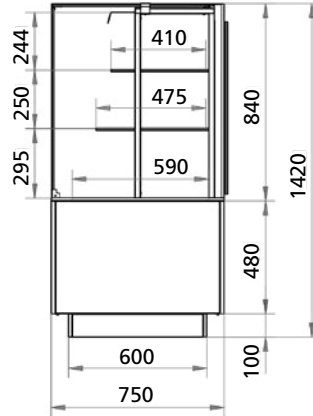

### MCC Hot full serve display

- 3 level heated and humidified full serve display cabinet
- Designed for unpackaged products
- 600, 900, or 1200 mm wide
- Unlimited possibilities in combining hot and cold, side-by-side
- Available with soft closing and sliding glass doors on operator side
- Available as floor model and as drop-in adaptable to any store design
- Ready to plug in for quick and easy installation
- Underframe floor model available in any RAL colour
- Slim shelves with adjustable angle and height
- LED lighting with natural colour reproduction on each shelf
- Hot Blanket holding technology keeps products warm at  $\geq 65^{\circ}\text{C}$
- Energy saving hot airflow recirculation per shelf
- Humidification
- Thermo pane glass - increased insulation
- Optional point-of-sales price strips
- Total display area:
  - MCC 60: 0,7 m<sup>2</sup>
  - MCC 90: 1,2 m<sup>2</sup>
  - MCC 120: 1,6 m<sup>2</sup>
- Also available as
  - MCC Hot self serve open display
  - MCC Hot self serve humidified with doors on customer side

Three presentation levels

Hot Blanket holding technology

Optimal visibility

	MCC 60 Hot	MCC 90 Hot	MCC 120 Hot
Width	600 mm	900 mm	1200 mm
Depth	750 mm	750 mm	750 mm
Height on stand	1420 mm	1420 mm	1420 mm
Height drop-in	1053 mm	1053 mm	1053 mm
Voltage	1N~ 230V	1N~ 230V	3N~ 400 / 230V
Frequency	50/60 Hz	50/60 Hz	50/60 Hz
Power	2,05 kW	2,75 kW	3,45 kW

**MCC Hot on stand**

600/900/1200

600/900/1200

**MCC Hot drop-in**

600/900/1200

600/900/1200

Including base and drop-in

Stand alone and inline