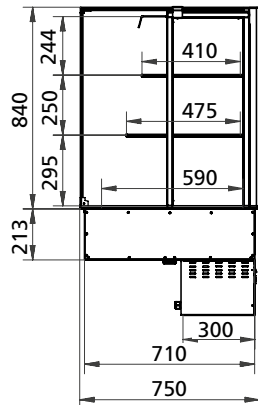

Three presentation levels

Hot Blanket holding technology

Optimal visibility

	MCC 60 Hot	MCC 90 Hot	MCC 120 Hot
Width	600 mm	900 mm	1200 mm
Depth	750 mm	750 mm	750 mm
Height on stand	1420 mm	1420 mm	1420 mm
Height drop-in	1053 mm	1053 mm	1053 mm
Voltage	1N~ 230V	1N~ 230V	3N~ 400 / 230V
Frequency	50/60 Hz	50/60 Hz	50/60 Hz
Power	2,05 kW	2,75 kW	3,45 kW

**MCC Hot on stand**

600/900/1200

600/900/1200

**MCC Hot drop-in**

600/900/1200

600/900/1200

Including base and drop-in

Stand alone and inline