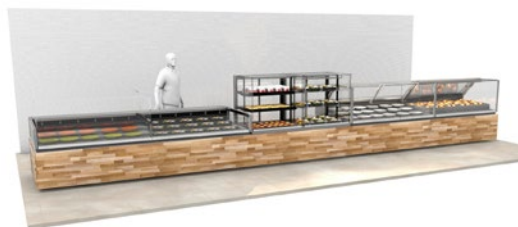

## The modular convenience counters offer you the best, in every aspect

Highest capacity on a small footprint: Up to 30%\* more display surface

Up to 75%\* more product visibility due to transparent sides and top

### MCC Hot full serve display

- 3 level heated and humidified full serve display cabinet
- Designed for unpackaged products
- 600, 900, or 1200 mm wide
- Unlimited possibilities in combining hot and cold, side-by-side
- Available with soft closing and sliding glass doors on operator side
- Available as floor model and as drop-in adaptable to any store design
- Ready to plug in for quick and easy installation
- Underframe floor model available in any RAL colour
- Slim shelves with adjustable angle and height
- LED lighting with natural colour reproduction on each shelf
- Hot Blanket holding technology keeps products warm at  $\geq 65^{\circ}\text{C}$
- Energy saving hot airflow recirculation per shelf
- Humidification
- Thermo pane glass - increased insulation
- Optional point-of-sales price strips
- Total display area:
  - MCC 60: 0,7 m<sup>2</sup>
  - MCC 90: 1,2 m<sup>2</sup>
  - MCC 120: 1,6 m<sup>2</sup>
- Also available as
  - MCC Hot self serve open display
  - MCC Hot self serve humidified with doors on customer side

Three presentation levels

Hot Blanket holding technology

Optimal visibility

	MCC 60 Hot	MCC 90 Hot	MCC 120 Hot
Width	600 mm	900 mm	1200 mm
Depth	750 mm	750 mm	750 mm
Height on stand	1420 mm	1420 mm	1420 mm
Height drop-in	1053 mm	1053 mm	1053 mm
Voltage	1N~ 230V	1N~ 230V	3N~ 400 / 230V
Frequency	50/60 Hz	50/60 Hz	50/60 Hz
Power	2,05 kW	2,75 kW	3,45 kW

**MCC Hot on stand**

600/900/1200

600/900/1200

**MCC Hot drop-in**

600/900/1200

600/900/1200

Including base and drop-in

Stand alone and inline