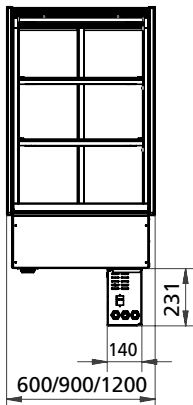

### MCC Hot full serve display

- 3 level heated and humidified full serve display cabinet
- Designed for unpackaged products
- 600, 900, or 1200 mm wide
- Unlimited possibilities in combining hot and cold, side-by-side
- Available with soft closing and sliding glass doors on operator side
- Available as floor model and as drop-in adaptable to any store design
- Ready to plug in for quick and easy installation
- Underframe floor model available in any RAL colour
- Slim shelves with adjustable angle and height
- LED lighting with natural colour reproduction on each shelf
- Hot Blanket holding technology keeps products warm at  $\geq 65^{\circ}\text{C}$
- Energy saving hot airflow recirculation per shelf
- Humidification
- Thermo pane glass - increased insulation
- Optional point-of-sales price strips
- Total display area:
  - MCC 60: 0,7 m<sup>2</sup>
  - MCC 90: 1,2 m<sup>2</sup>
  - MCC 120: 1,6 m<sup>2</sup>
- Also available as
  - MCC Hot self serve open display
  - MCC Hot self serve humidified with doors on customer side

Three presentation levels

Hot Blanket holding technology

Optimal visibility

	MCC 60 Hot	MCC 90 Hot	MCC 120 Hot
Width	600 mm	900 mm	1200 mm
Depth	750 mm	750 mm	750 mm
Height on stand	1420 mm	1420 mm	1420 mm
Height drop-in	1053 mm	1053 mm	1053 mm
Voltage	1N~ 230V	1N~ 230V	3N~ 400 / 230V
Frequency	50/60 Hz	50/60 Hz	50/60 Hz
Power	2,05 kW	2,75 kW	3,45 kW

**MCC Hot on stand**

600/900/1200

600/900/1200

**MCC Hot drop-in**

600/900/1200

600/900/1200

Including base and drop-in

Stand alone and inline